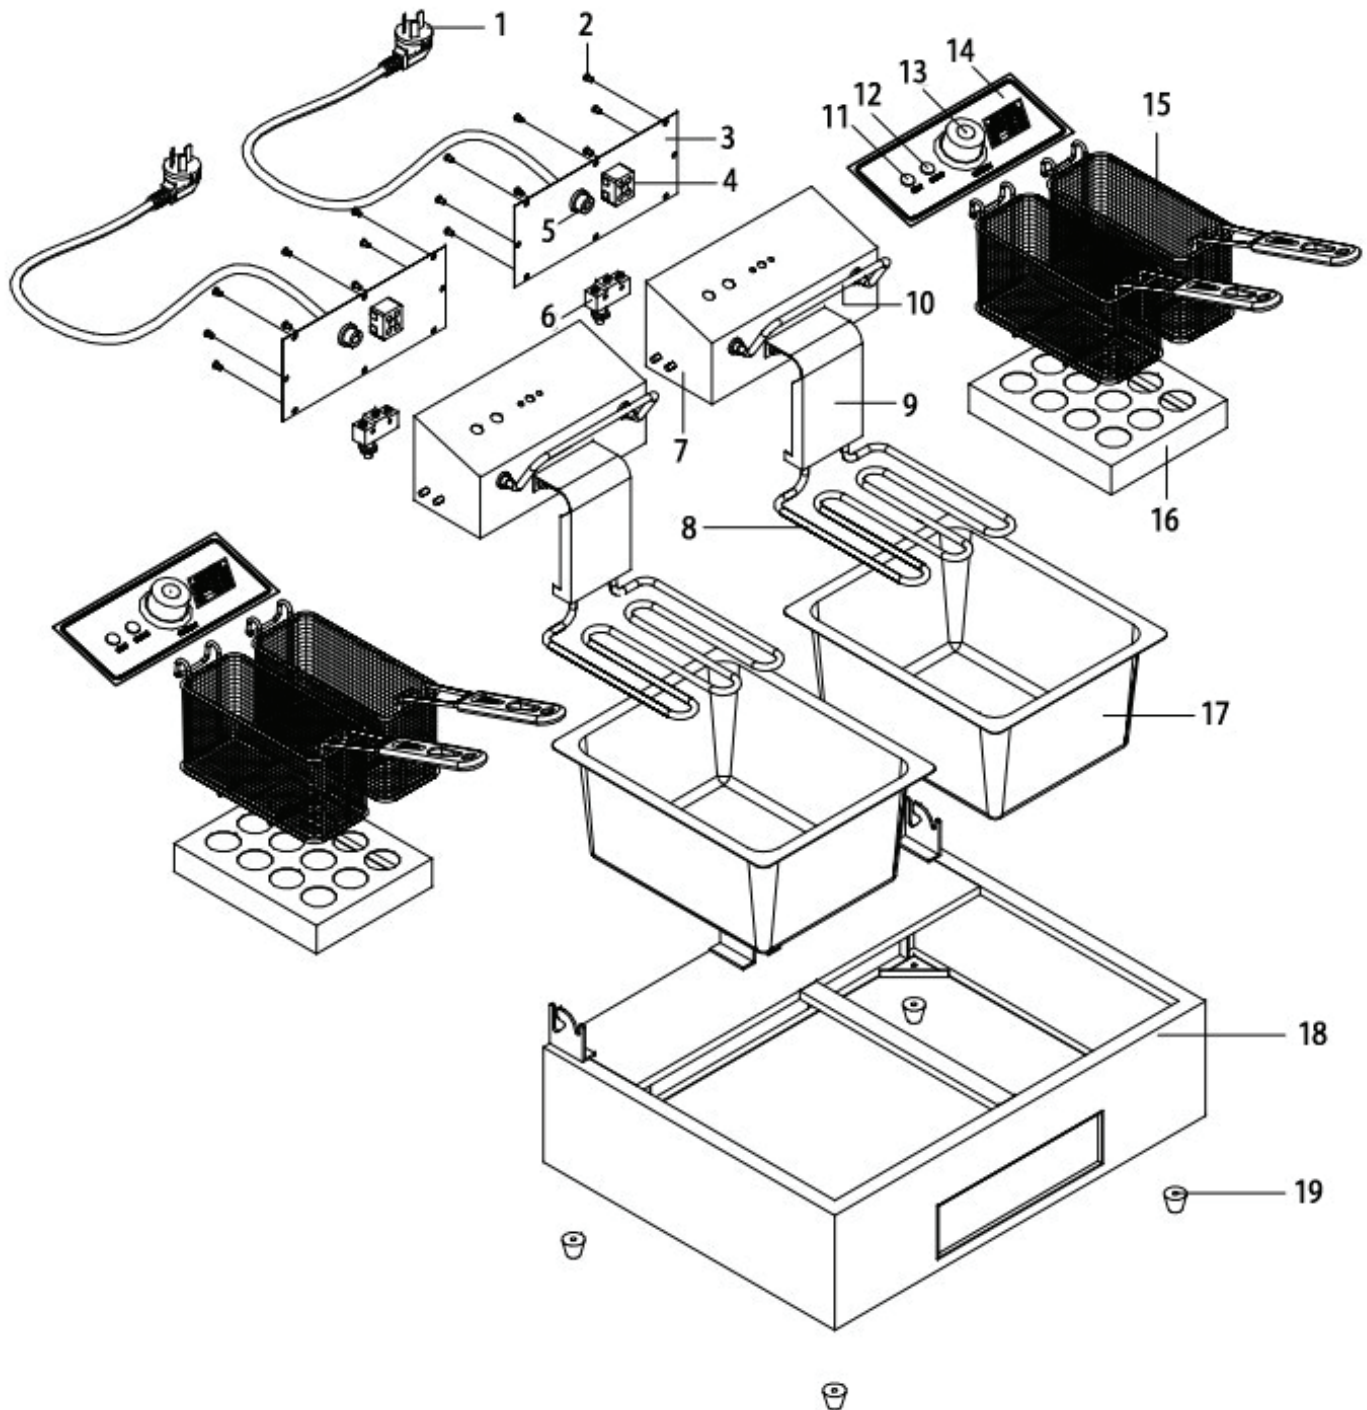

Parts Breakdown

Model CE-CN-0012 34868

Parts Breakdown

Model CE-CN-0012 34868

Item No.	Description	Position	Item No.	Description	Position	Item No.	Description	Position
75203	Power Cord for 34868	1	75210	Heater for 34868	8	39986	Fryer Basket for 34868	15
75204	M4-8 Screw for 34868	2	75211	Heater Back Cover for 34868	9	75218	Heater Bottom Cover for 34868	16
75205	Control Box Board for 34868	3	75212	Basket Hanging Rod for 34868	10	75219	Oil Tank for 34868	17
75206	Terminal Block for 34868	4	75213	Green Indicator for 34868	11	70402	Hard Surface for 34868	18
75207	Power Cord Fixtures for 34868	5	75214	Yellow Indicator for 34868	12	75220	Rubber Feet for 34868	19
AG910	Micro Switch New Style for 34868	6	70396	Thermostat for 34868	13	63500	Cover for 34868	
75209	Control Box for 34868	7	75216	PVC Board for 34868	14			